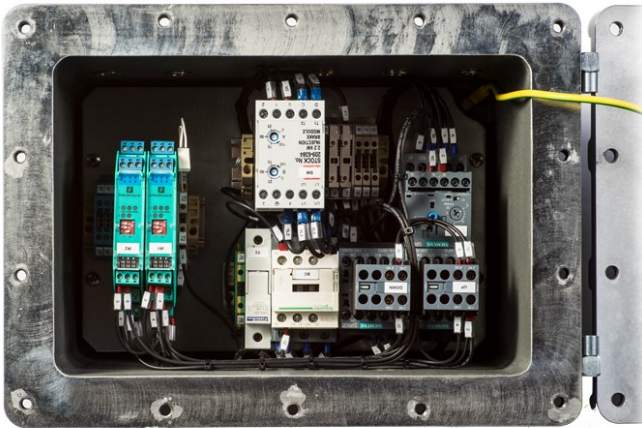

Please Contact Our Sales Department On 01928 579050 For Further Information