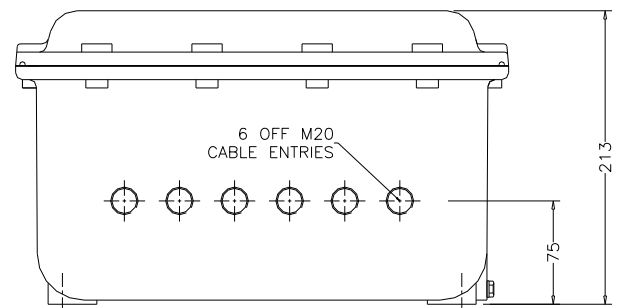

EXD STARTER

Control Panels | Hazardous Area Equipment

Features

- * EExd, IIB, T6 Rated
- * Suitable For Zone 1 and 2
- * Also IIC, T4 Available on Request
- * Intrinsically Safe Control Circuit
- * Impulse Open, Deadman Close

Dimensions

Please Contact Our Sales Department On 01928 579050 For Further Information