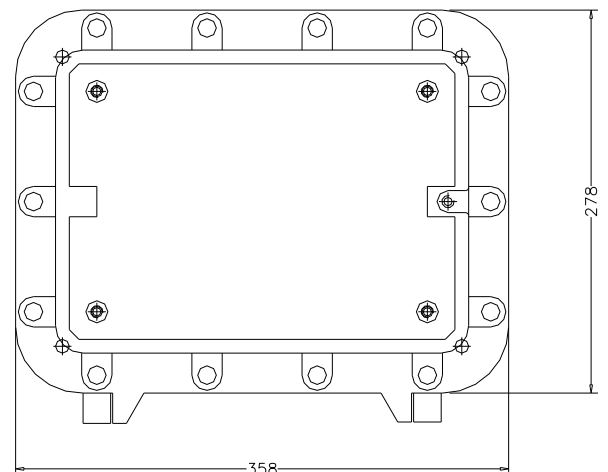

EXD STARTER

Control Panels | Hazardous Area Equipment

Features

- * EExd, IIB, T6 Rated
- * Suitable For Zone 1 and 2
- * Also IIC, T4 Available on Request
- * Intrinsically Safe Control Circuit
- * Impulse Open, Deadman Close

Dimensions

Please Contact Our Sales Department On 01928 579050 For Further Information