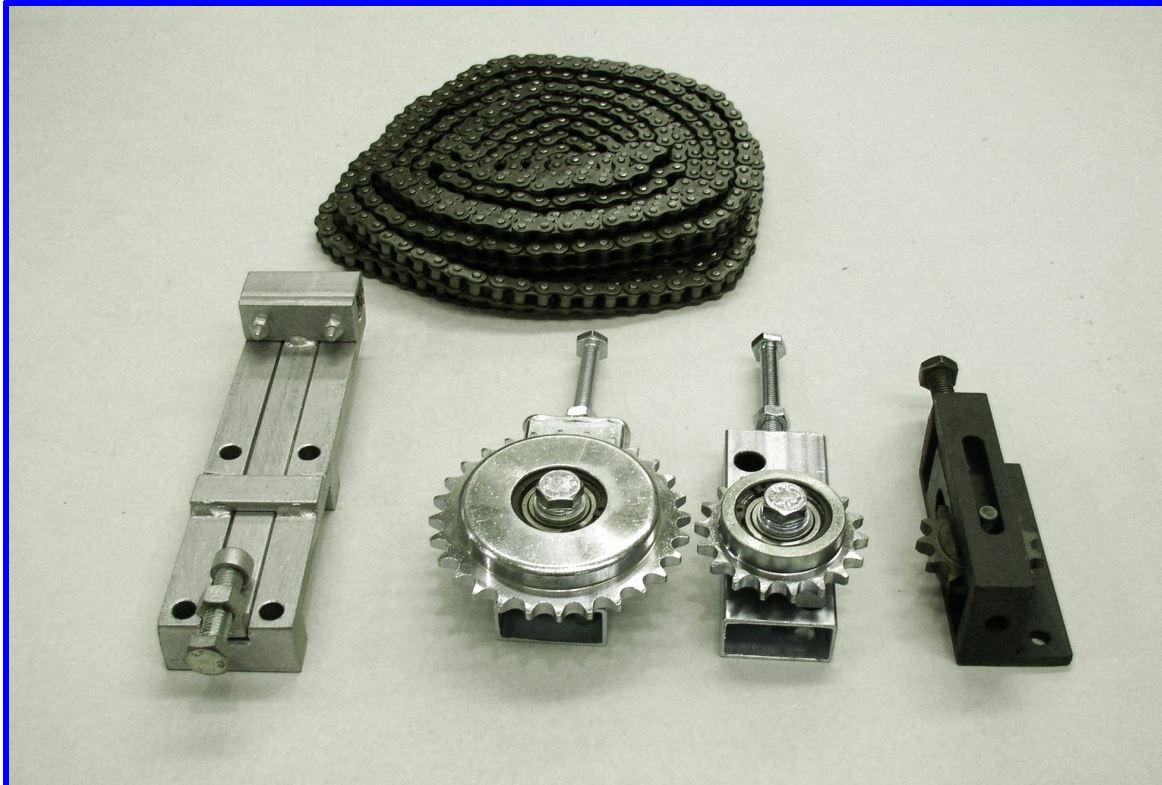

Accessories

Sliding Door Operators

CHAIN GRIPPERS

CHAIN TENSIONERS

- * CHAIN TENSIONER 28T 1/2" X 5/16"
- * CHAIN TENSIONER 18T 1/2" X 5/16"
- * CHAIN TENSIONER 13T 1/2" X 3/16"

DRIVE CHAIN

- * DRIVE CHAIN 10M 1/2" X 5/16"
- * DRIVE CHAIN 10M 1/2" X 3/16"