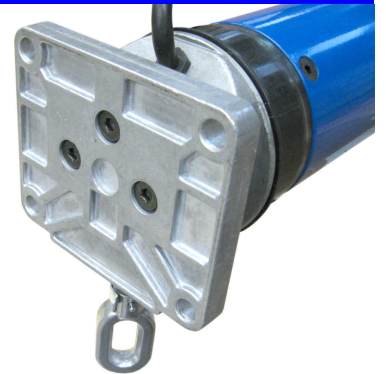

# EURODRIVE 230 Direct Drive Override

- 230V 50Hz Single phase motor.
- 'Cog & Comb' adjustable limit switches.
- Integral thermal trip.
- Permanently engaged direct drive override.
- Tube adaptors from 4"16swg to 5"10swg.
- 53mm offset (does not require mounting bracket).

This motor comes complete with one set of adaptors and the following accessory:

Technical Data	Torque	Power	Current	Voltage	RPM	Lifting Capacity
230 M/O	230 Nm	830 W	3.8 A	230V 50Hz	12/min	350kg Ø 100mm

# EURODRIVE 330 Direct Drive Override

- 230V 50Hz Single phase motor.
- 'Cog & Comb' adjustable limit switches.
- Integral thermal trip.
- Permanently engaged direct drive override.
- Tube adaptors from 4"16swg to 5.5" swg.
- 53mm offset (does not require mounting bracket).

This motor comes complete with one set of adaptors and the following accessory:

Technical Data	Torque	Power	Current	Voltage	RPM	Lifting Capacity
330 M/O	330 Nm	980 W	4.8 A	230V 50Hz	8/min	350kg Ø 127mm