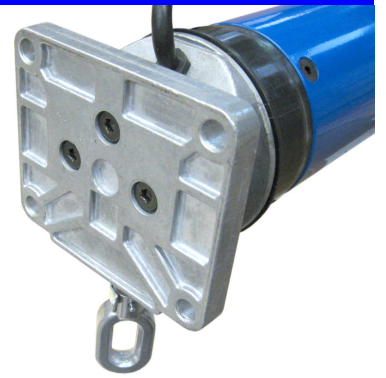

# EURODRIVE 230 Direct Drive Override

- 230V 50Hz Single phase motor.
- 'Cog & Comb' adjustable limit switches.
- Integral thermal trip.
- Permanently engaged direct drive override.
- Tube adaptors from 4"16swg to 5"10swg.
- 53mm offset (does not require mounting bracket).

This motor comes complete with one set of adaptors and the following accessory:

Technical Data	Torque	Power	Current	Voltage	RPM	Lifting Capacity
230 M/O	230 Nm	830 W	3.8 A	230V 50Hz	12/min	350kg Ø 100mm

# EURODRIVE 330 Direct Drive Override

- 230V 50Hz Single phase motor.
- 'Cog & Comb' adjustable limit switches.
- Integral thermal trip.
- Permanently engaged direct drive override.
- Tube adaptors from 4"16swg to 5.5" swg.
- 53mm offset (does not require mounting bracket).

This motor comes complete with one set of adaptors and the following accessory:

Technical Data	Torque	Power	Current	Voltage	RPM	Lifting Capacity
330 M/O	330 Nm	980 W	4.8 A	230V 50Hz	8/min	350kg Ø 127mm