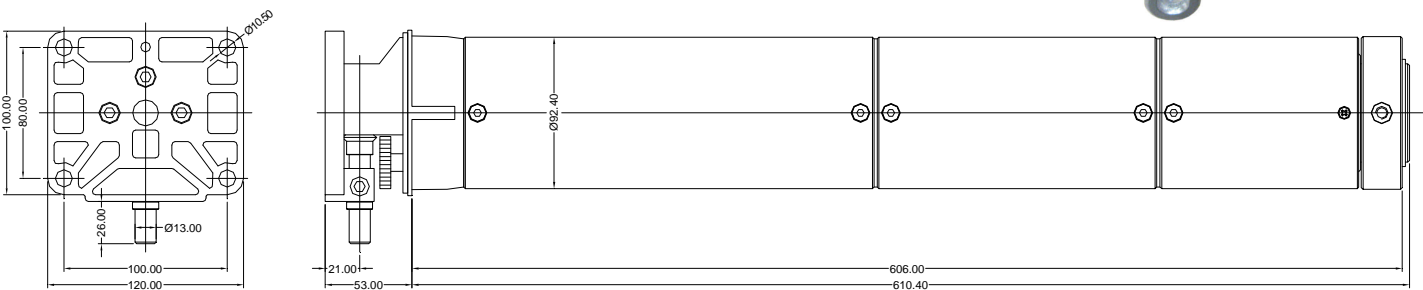

# EURODRIVE 230 Direct Drive Override

- 230V 50Hz Single phase motor.
- 'Cog & Comb' adjustable limit switches.
- Integral thermal trip.
- Permanently engaged direct drive override.
- Tube adaptors from 4"16swg to 5"10swg.
- 53mm offset (does not require mounting bracket).

This motor comes complete with one set of adaptors and the following accessory:

Technical Data	Torque	Power	Current	Voltage	RPM	Lifting Capacity
230 M/O	230 Nm	830 W	3.8 A	230V 50Hz	12/min	350kg Ø 100mm

# EURODRIVE 330 Direct Drive Override

- 230V 50Hz Single phase motor.
- 'Cog & Comb' adjustable limit switches.
- Integral thermal trip.
- Permanently engaged direct drive override.
- Tube adaptors from 4"16swg to 5.5" swg.
- 53mm offset (does not require mounting bracket).

This motor comes complete with one set of adaptors and the following accessory:

Technical Data	Torque	Power	Current	Voltage	RPM	Lifting Capacity
330 M/O	330 Nm	980 W	4.8 A	230V 50Hz	8/min	350kg Ø 127mm