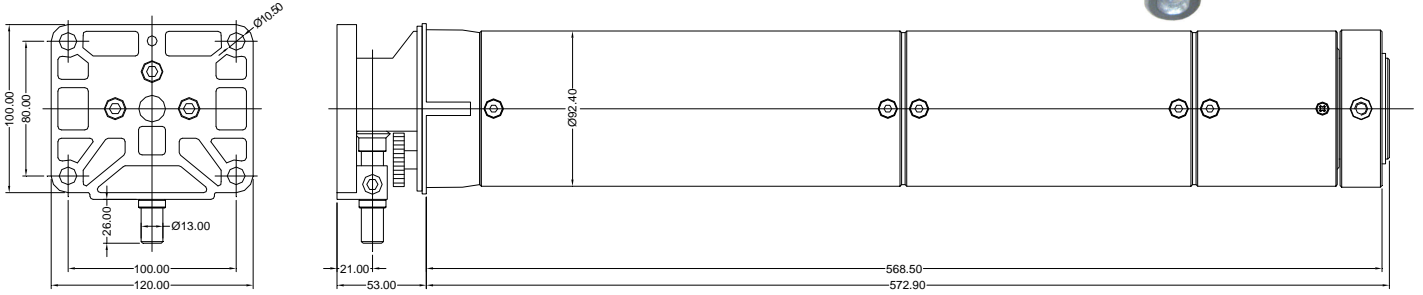

# EURODRIVE 230 Direct Drive Override

- 230V 50Hz Single phase motor.
- 'Cog & Comb' adjustable limit switches.
- Integral thermal trip.
- Permanently engaged direct drive override.
- Tube adaptors from 4"16swg to 5"10swg.
- 53mm offset (does not require mounting bracket).

This motor comes complete with one set of adaptors and the following accessory:

Technical Data	Torque	Power	Current	Voltage	RPM	Lifting Capacity
230 M/O	230 Nm	830 W	3.8 A	230V 50Hz	12/min	350kg Ø 100mm

# EURODRIVE 330 Direct Drive Override

- 230V 50Hz Single phase motor.
- 'Cog & Comb' adjustable limit switches.
- Integral thermal trip.
- Permanently engaged direct drive override.
- Tube adaptors from 4"16swg to 5.5" swg.
- 53mm offset (does not require mounting bracket).

This motor comes complete with one set of adaptors and the following accessory:

Technical Data	Torque	Power	Current	Voltage	RPM	Lifting Capacity
330 M/O	330 Nm	980 W	4.8 A	230V 50Hz	8/min	350kg Ø 127mm